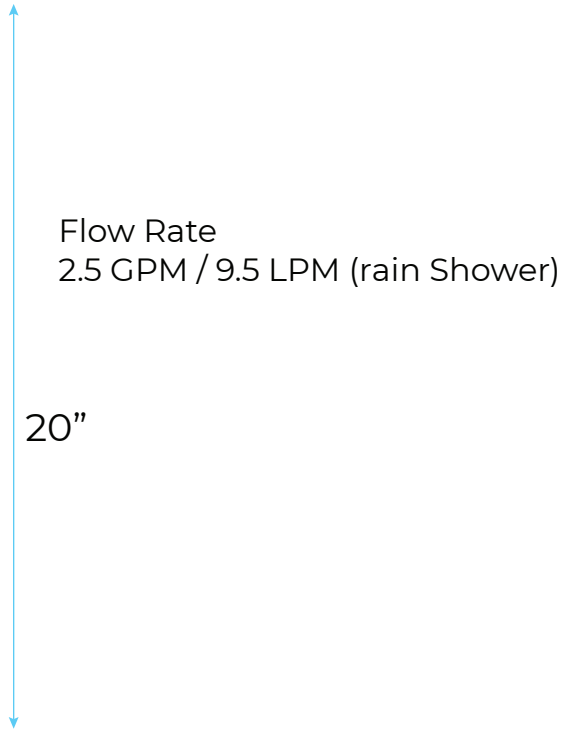

FONTANA CARPI 20" LED INTELLIGENT THERMOSTATIC DIGITAL DISPLAY TOUCH PANEL WALL MOUNTED SHOWER SYSTEM SPECS

Specifications

- Spray Pattern: Rain
- Installation Type: Wall Mounted
- Valve Type: Thermostatic
- Style: Contemporary/Modern
- Feature: Anti-Scald
- Shower Head Diameter/Width: 20" (500mm)

Shower Head Size:

Hand Shower Size:

The minimum required water pressure is 0.05 MPa (0.5 bar).
Flow rate 2.5 GPM (9.5 LPM).

Mixer Size: