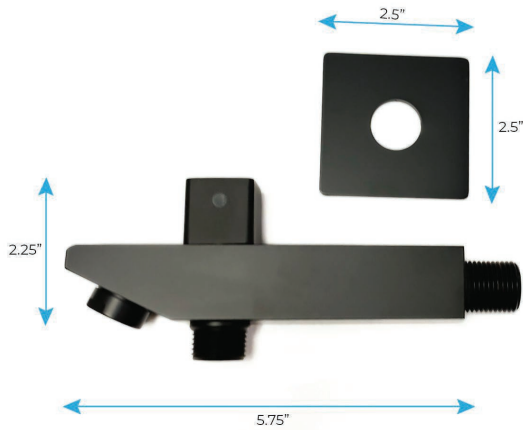

FONTANA CARPI 20" LED INTELLIGENT THERMOSTATIC DIGITAL DISPLAY TOUCH PANEL WALL MOUNTED SHOWER SYSTEM SPECS

Specifications

- Spray Pattern: Rain
- Installation Type: Wall Mounted
- Valve Type: Thermostatic
- Style: Contemporary/Modern
- Feature: Anti-Scald
- Shower Head Diameter/Width: 20" (500mm)

Shower Head Size:

Hand Shower Size:

The minimum required water pressure is 0.05 MPa (0.5 bar).
Flow rate 2.5 GPM (9.5 LPM).

Mixer Size: