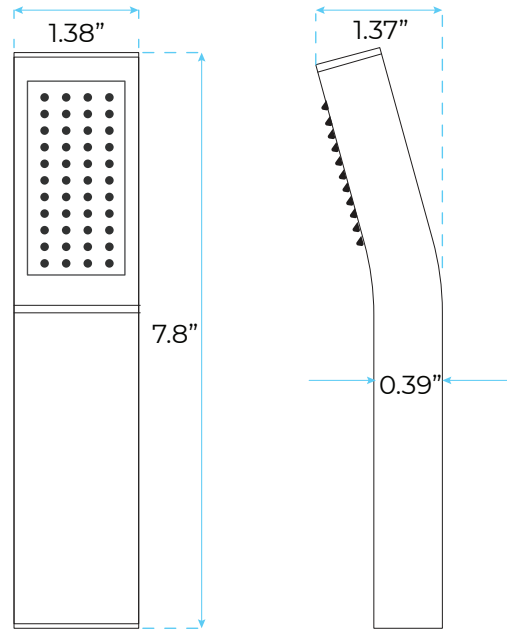

FONTANA CARPI 20" LED INTELLIGENT THERMOSTATIC DIGITAL DISPLAY TOUCH PANEL WALL MOUNTED SHOWER SYSTEM SPECS

Specifications

- Spray Pattern: Rain
- Installation Type: Wall Mounted
- Valve Type: Thermostatic
- Style: Contemporary/Modern
- Feature: Anti-Scald
- Shower Head Diameter/Width: 20" (500mm)

Shower Head Size:

Hand Shower Size:

The minimum required water pressure is 0.05 MPa (0.5 bar).
Flow rate 2.5 GPM (9.5 LPM).

Mixer Size: